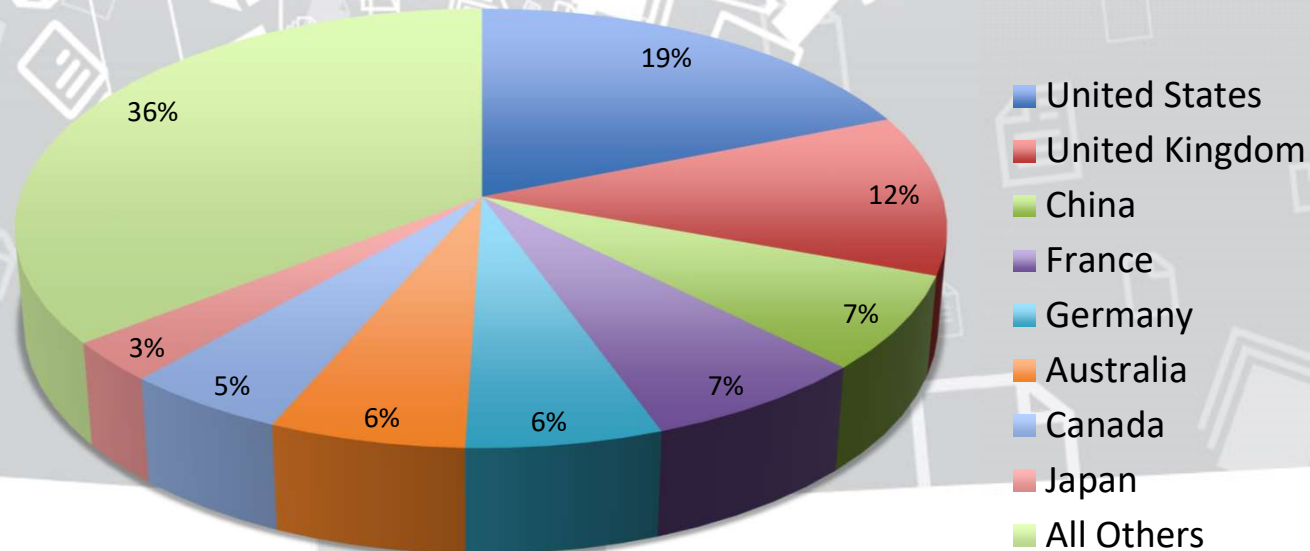

DIGITAL STUDENT DATA DEPOSITORIES WORLDWIDE 2013, BEIJING
全球学生数据数字存储系统 2013, 北京

STUDENT MOBILITY WORLDWIDE

4.1 million students (2011)

Source: Institute of International Education

STUDENT MOBILITY RATIONALE