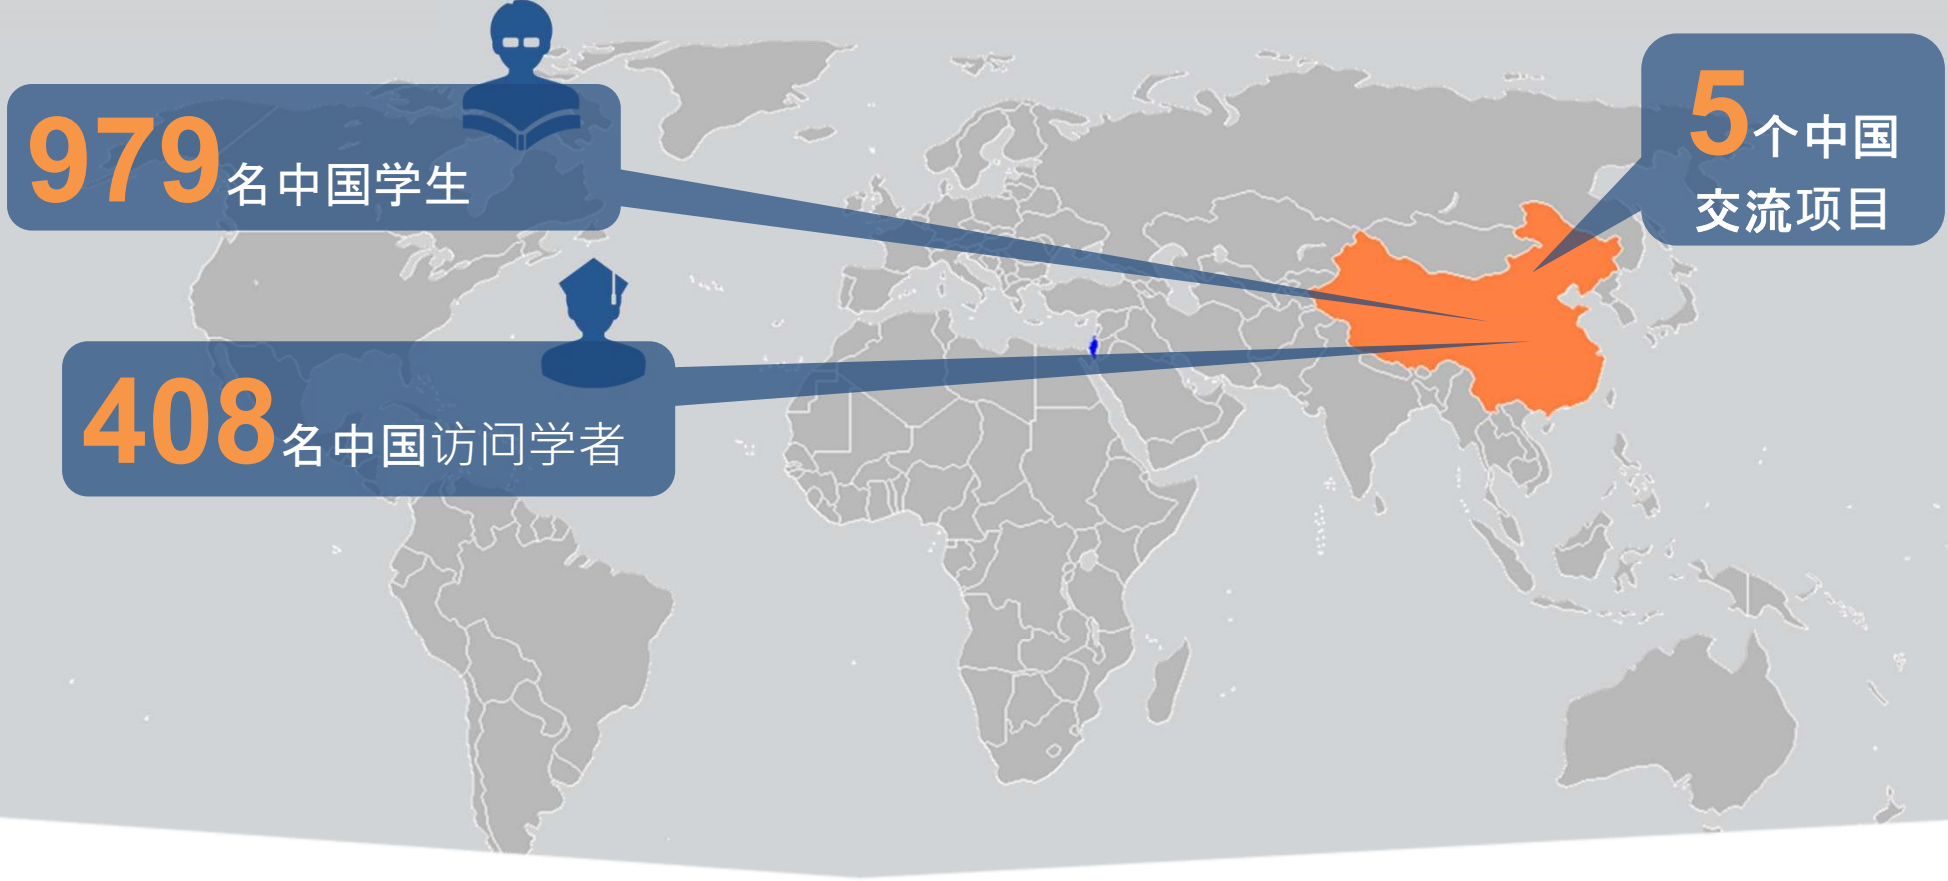

50,000 份成绩单

300,000 名成人教育
学员

STUDENT MOBILITY

国际学生学者及国际交流项目

STUDENT MOBILITY at UT Austin

International Students:	5,000	Visiting Scholars:	1,613
Study Abroad Students:	2,400	Number of Countries:	70

Study Aboard Programs:	129	Students from China:	979
Programs in China:	5	Visiting Scholars from China:	408

STUDENT MOBILITY 国际学生学者及国际交流项目

129 个交流项目覆盖 **70** 个国家

5000 名国际学生

1613 名访问学者

2400 名学生在海外学习

1100 110
10011001101110111
01111011101101101
1010011010 1101101
10001000101101101
01010011001100101
10110110011001000
101001001