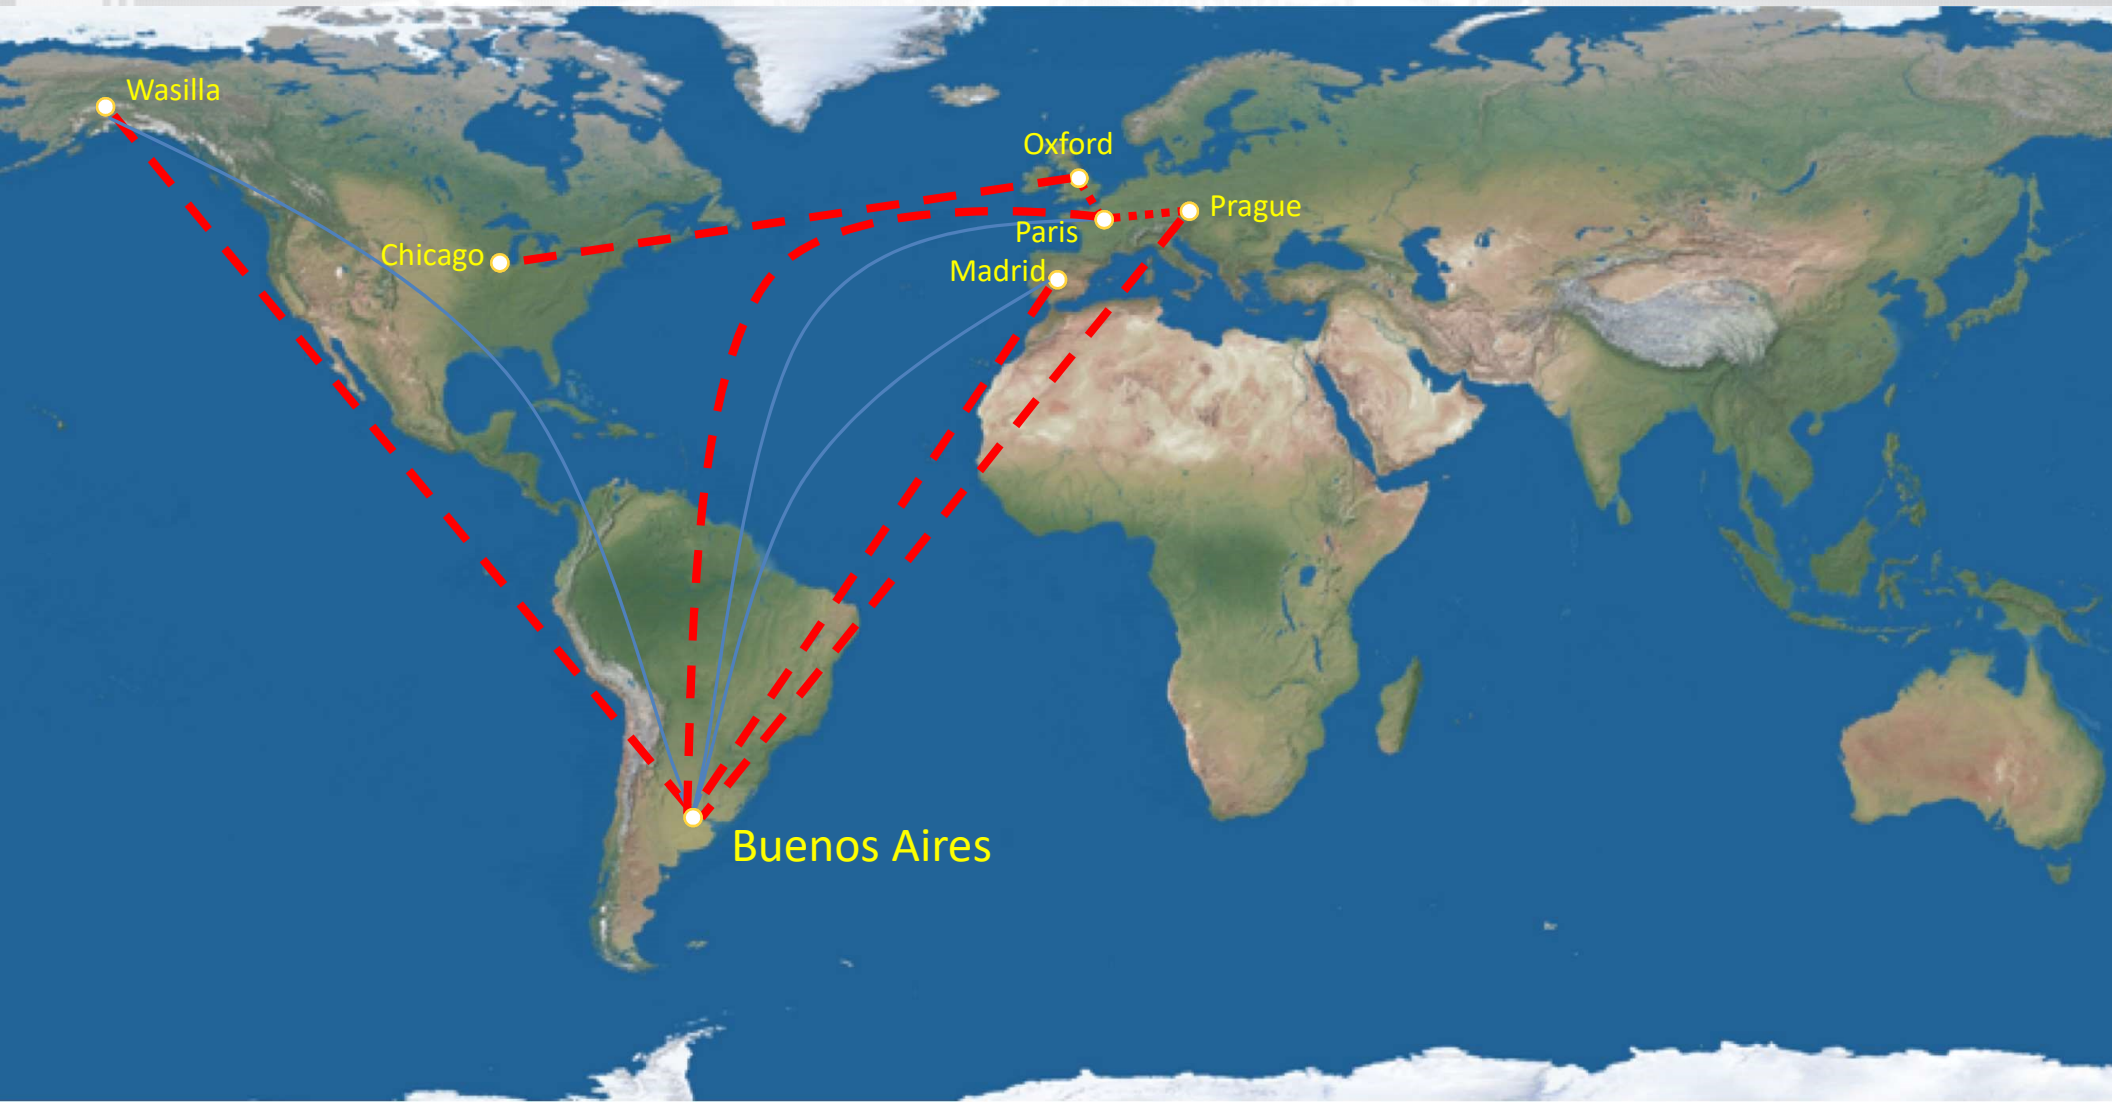

DIGITAL STUDENT DATA DEPOSITORIES WORLDWIDE 2013, BEIJING
全球学生数据数字存储系统 2013, 北京

STUDENT MOBILITY WORLDWIDE

4.1 million students (2011)

Source: Institute of International Education

STUDENT MOBILITY RATIONALE

50,000 份成绩单

300,000 名成人教育
学员

STUDENT MOBILITY

国际学生学者及国际交流项目

STUDENT MOBILITY at UT Austin

International Students:	5,000	Visiting Scholars:	1,613
Study Abroad Students:	2,400	Number of Countries:	70

Study Aboard Programs:	129	Students from China:	979
Programs in China:	5	Visiting Scholars from China:	408